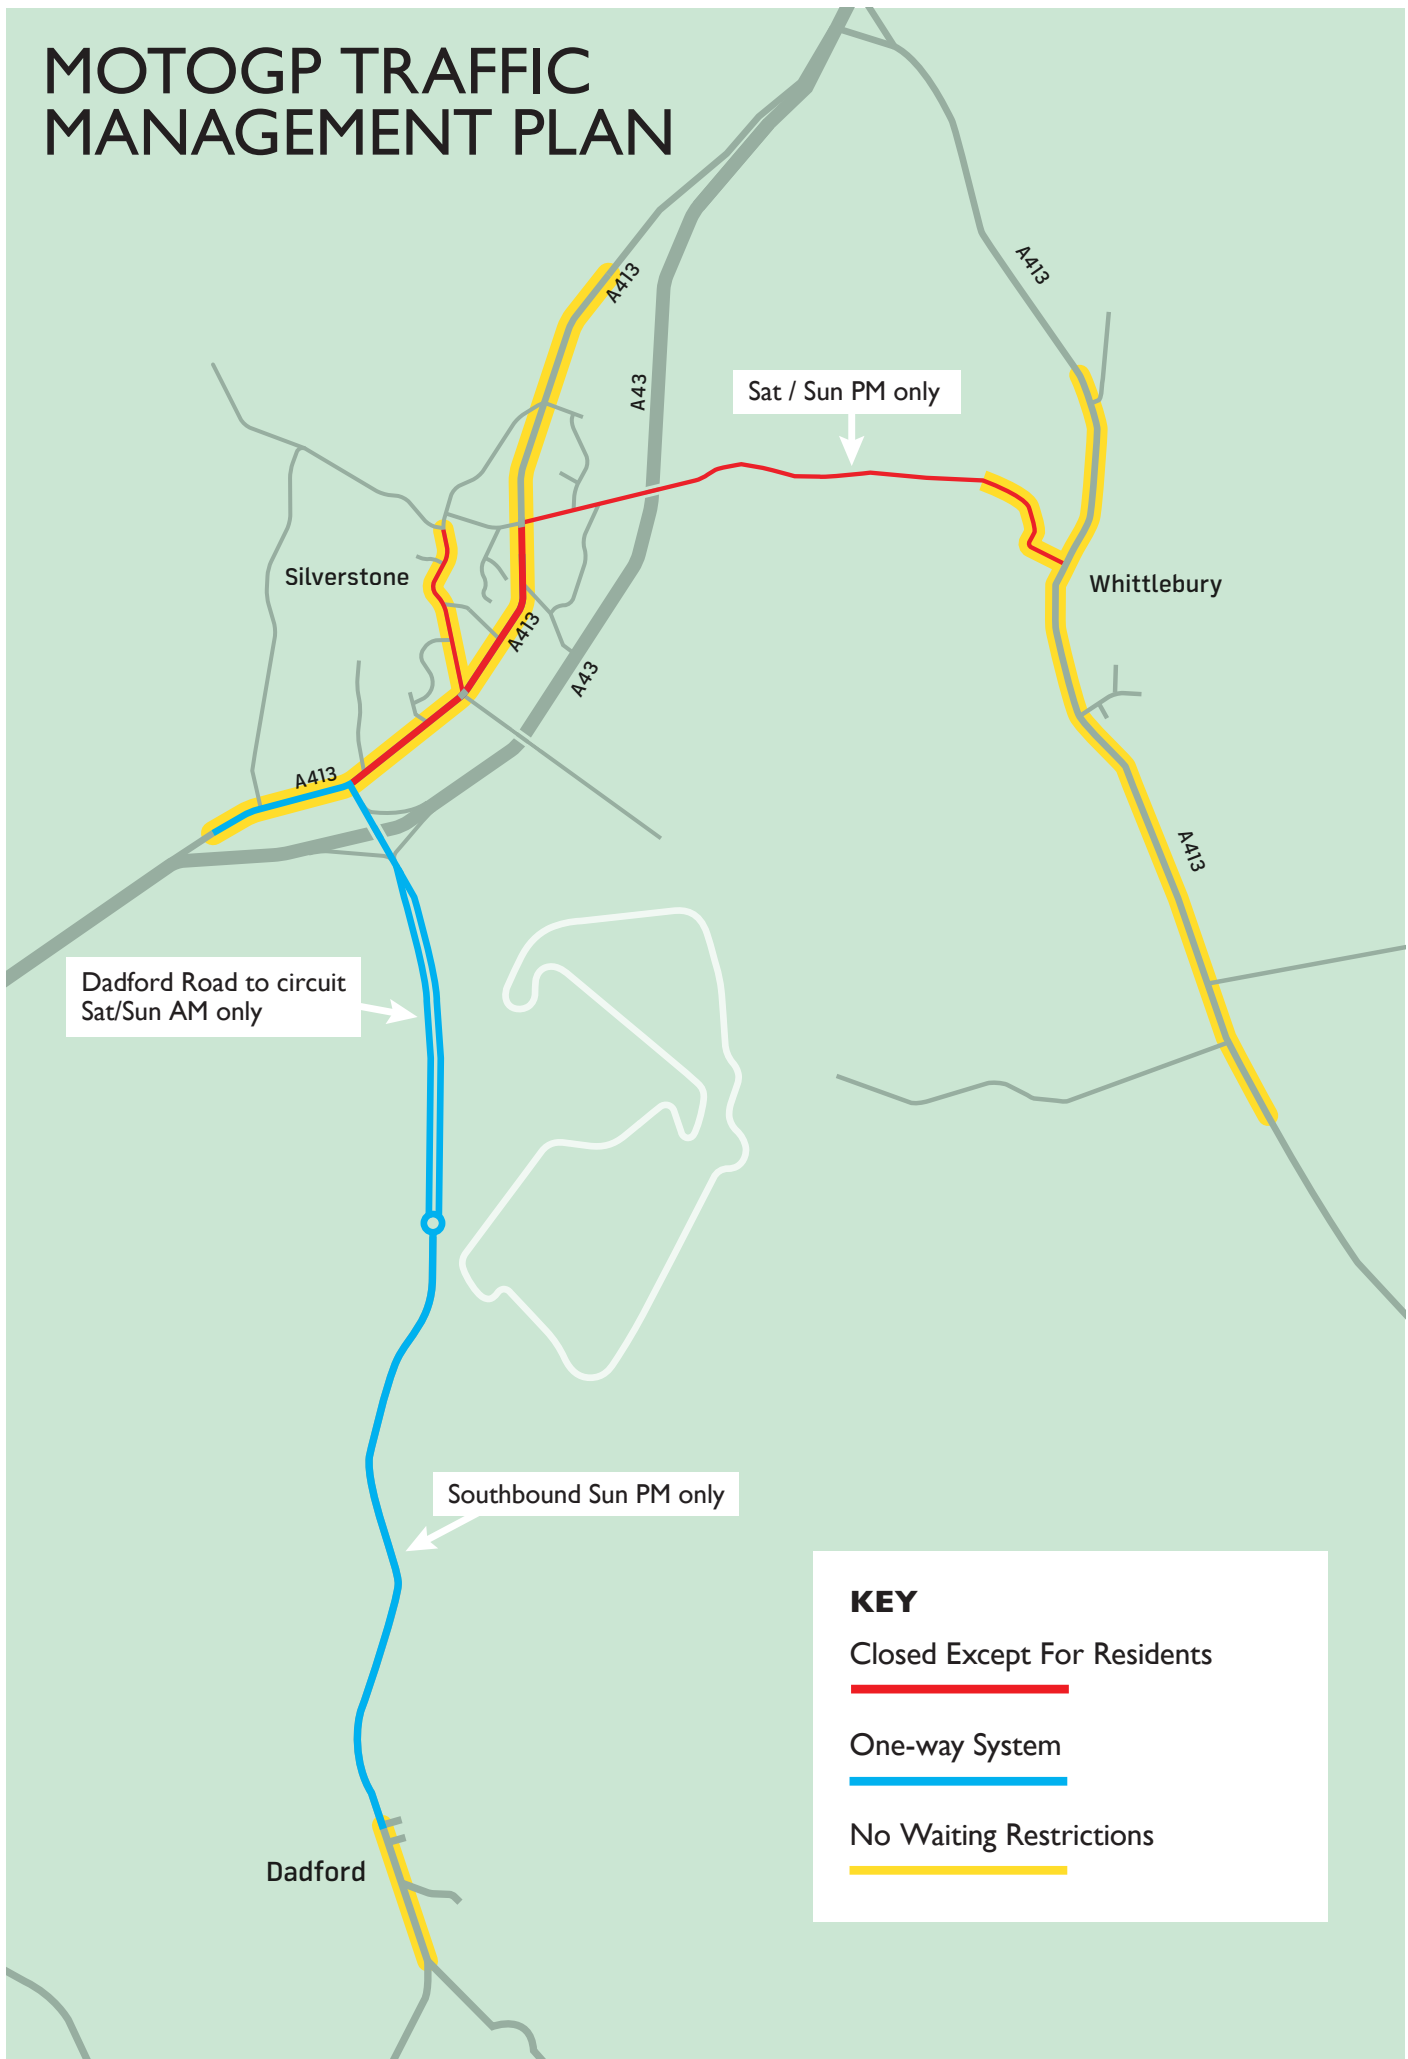

MOTOGP TRAFFIC MANAGEMENT PLAN

All information correct at time of going to print.